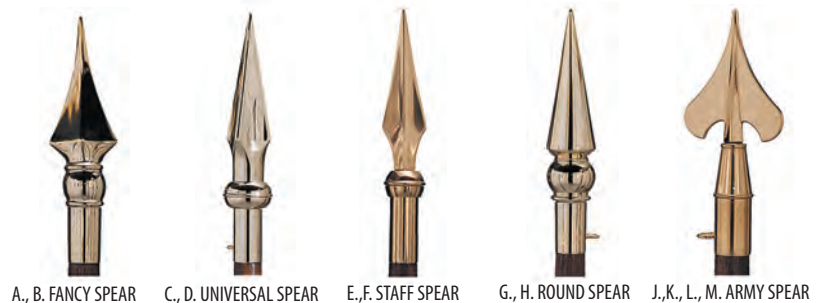

POLE ORNAMENTS

ORGANIZATIONAL

ITEM #	DESCRIPTION	SIZE	EACH
601800	A. STAR OF DAVID SOLID BRASS, POLISHED	8 3/4" LONG	\$39.10
601807	B. BATTALION LANCE SOLID BRASS, POLISHED	9 1/4" LONG	\$45.00
601803	C. GUIDING STAR SOLID BRASS, POLISHED	7" LONG	\$39.50
601804	D. EASTERN STAR SOLID BRASS, POLISHED	7 1/4" LONG	\$41.50
601900	E. MAPLE LEAF SOLID BRASS, POLISHED	8 1/4" LONG	\$71.70
601673	F. BALL, GOLD ANODIZED ALUM, BRASS FERRULE. OVERALL LENGTH 6 1/2"	3" DIA.	\$38.70

CROSSES

ITEM #	FINISH	SIZE	EACH
601003	A. CHURCH CROSS BRASS-PLATED ALUM.	9 1/8" LONG	\$33.00
601006	B. PLAIN CHURCH CROSS SOLID BRASS, POLISHED	9 1/4" LONG	\$48.90
601015	C. CLASSIC CHURCH CROSS ABS PLASTIC	8" LONG	\$20.80

SPEARS

ITEM #	FINISH	SIZE	EACH
607280	A. FANCY SPEAR-31S GOLD VACUUM PLATED STYRENE PLASTIC	7 3/4" LONG	\$17.80
607353	B. FANCY SPEAR-31G BRASS PLATED ZINC/ALUMINUM ALLOY	8" LONG	\$37.00
607370	C. CLASSIC UNIVERSAL SPEAR- ABS W/GOLD METALIZED FINISH	9" LONG	\$17.20
607371	D. CLASSIC UNIVERSAL SPEAR- ABS W/CHROME METALIZED FINISH	9" LONG	\$17.20
607380	E. STAFF SPEAR-BRASS	7" LONG	\$41.30
607382	F. STAFF SPEAR-CHROME	7" LONG	\$60.30
607281	G. ROUND SPEAR-GOLD VACUUM PLATED STYRENE PLASTIC	8 1/4" LONG	\$18.30
607282	H. ROUND SPEAR-SILVER VACUUM PLATED STYRENE PLASTIC	8 1/4" LONG	\$18.30
607350	J. ARMY SPEAR-SOLID BRASS POLISHED	7" LONG	\$40.80
607359	K. ARMY SPEAR-SOLID BRASS CHROME	7" LONG	\$55.50
607351	L. ARMY SPEAR-SOLID BRASS POLISHED	8 1/4" LONG	\$47.60
607601	M. ARMY SPEAR-SOLID BRASS POLISHED, CHROME	8 1/4" LONG	\$59.00