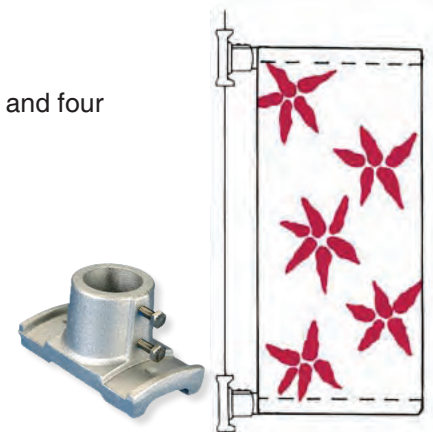

SINGLE MOUNTING SETS

Each set contains two cast aluminum mounting brackets, two aluminum crossbars, and four stainless steel mounting straps - holds one banner per pole.

ITEM #	REC. BANNER WIDTH	PRICE	PRICE 12+
E310020	18"	\$105.00	\$102.00
E310021	24"	\$109.00	\$105.00
E310022	30"	\$113.00	\$110.00
E310023	36"	\$118.00	\$114.00