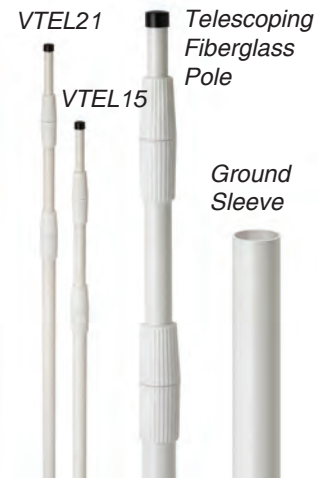

Vertical Feather & Rectangular Flags

VERTICAL FEATHER & RECTANGULAR FLAGS

These flags are great for short or long term use and are made in the U.S.A. A light breeze allows these flags to rotate. Print your own logo or custom message for maximum attention.

FEATHER	RECT	SIZE	1-2	3-5	6-11	12-24	25-49	50-99
VFF28N	VRT28N	2' x 8'	$109.00	$99.00	$90.00	$79.00	$74.00	$69.00
VFF210N	VRT210N	2' x 10'	$134.00	$124.00	$109.00	$98.00	$89.00	$84.00
VFF212N	VRT212N	2' x 12'	$169.00	$154.00	$134.00	$120.00	$110.00	$109.00
VFF38N	VRT38N	3' x 8'	$149.00	$130.00	$120.00	$113.00	$105.00	$98.00
VFF310N	VRT310N	3' x 10'	$177.00	$169.00	$154.00	$139.00	$129.00	$119.00
VFF312N	VRT312N	3' x 12'	$209.00	$189.00	$174.00	$164.00	$154.00	$144.00
VFF315N	VRT315N	3' x 15'	$300.00	$270.00	$250.00	$200.00	$190.00	$180.00
Set Up Fee		$50.00	$50.00	$50.00	$50.00	$50.00	$50.00	$50.00

The pricing chart above reflects single reverse flags with a mirror image on the reverse side.

TELESCOPING FIBERGLASS POLES W/GROUND SLEEVE

PART #	SIZE	1-2	3-5	6-11	12-24
VTEL15	6'-15'	$67.00	$62.00	$57.00	$52.00
VTEL21	8'-21'	$75.00	$70.00	$65.00	$62.00

GROUND SPIKE & CROSSBASE HARDWARE

Ground Spikes are available in a glossy black finish. All flags will rotate with a light breeze due to the ball bearing pole mounts.

PART #	1-2	3-5	6-11	12-24
VTELGs	$31.50	$31.00	$29.50	$28.50

Ground Spike with Ball Bearing-Black

Our Telescopic Poles (VTEL15 & VTEL21) and our Blade & Teardrop Poles (VBTS9, VBTM12 & VBTL16) can be used with all of our Rotating Ground Spikes (VTELGs) or our Rotating Crossbase with Waterbag (VCRW1).

ROTATING CROSSBASE WITH WATERBAG

Can be for indoor and outdoor use.

PART #	1-5	6-11	12-24	25-49
VCRW1	$52.00	$51.00	$50.00	$49.00

SANDBAG