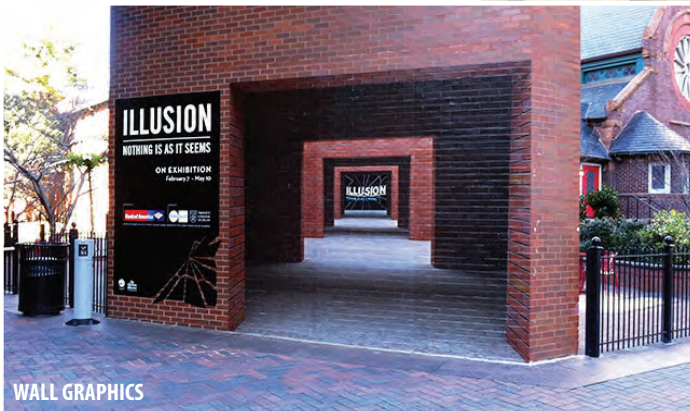

COROPLAST SIGN

WALL GRAPHICS

WALL GRAPHICS

COROPLAST SIGN

Custom Signage

TWIST UP A-FRAME

Lightweight fabric display. Easily folds away to 1/3 of its size for effortless transportation and storage. Includes carry bag and stakes.