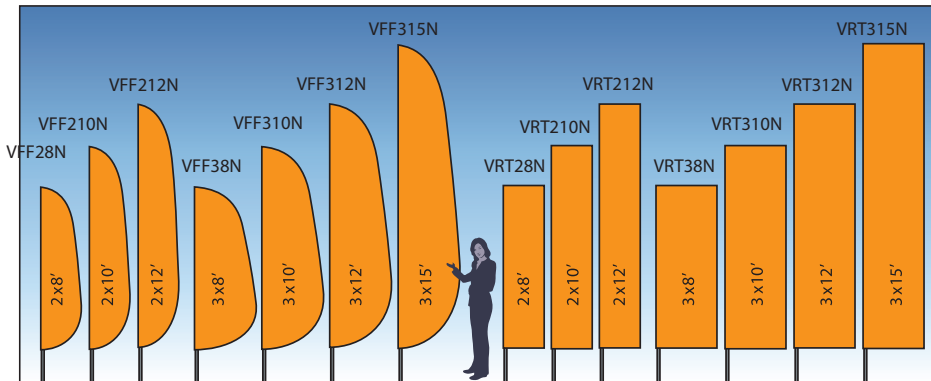

Vertical Feather & Rectangular Flags

VERTICAL FEATHER & RECTANGULAR FLAGS

These flags are great for short or long term use and are made in the U.S.A. A light breeze allows these flags to rotate. Print your own logo or custom message for maximum attention.

FEATHER	RECT	SIZE	1-2	3-5	6-11	12-24	25-49	50-99
VFF28N	VRT28N	2' x 8'	$109.00	$99.00	$90.00	$79.00	$74.00	$69.00
VFF210N	VRT210N	2' x 10'	$134.00	$124.00	$109.00	$98.00	$89.00	$84.00
VFF212N	VRT212N	2' x 12'	$169.00	$154.00	$134.00	$120.00	$110.00	$109.00
VFF38N	VRT38N	3' x 8'	$149.00	$130.00	$120.00	$113.00	$105.00	$98.00
VFF310N	VRT310N	3' x 10'	$177.00	$169.00	$154.00	$139.00	$129.00	$119.00
VFF312N	VRT312N	3' x 12'	$209.00	$189.00	$174.00	$164.00	$154.00	$144.00
VFF315N	VRT315N	3' x 15'	$300.00	$270.00	$250.00	$200.00	$190.00	$180.00
Set Up Fee		$50.00	$50.00	$50.00	$50.00	$50.00	$50.00	$50.00

The pricing chart above reflects single reverse flags with a mirror image on the reverse side.