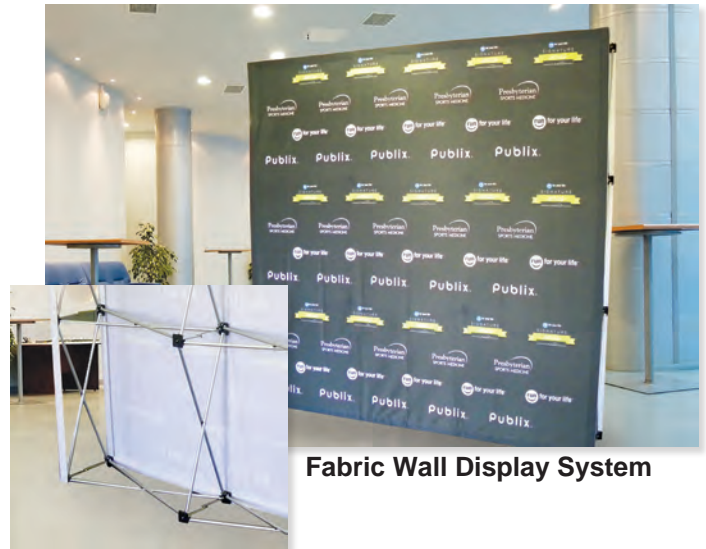

Close up of back side

Custom Graphics

CUSTOM PRINTED FABRIC WALL DISPLAY SYSTEM

This impressive, sturdy pop-up is easy to set up and gives you a generous area (88" tall x 111" wide) to display your product or message. The cross-based space frame design employs strong, interlocking tubing that keeps maximum tension on the fabric graphic. The graphic panel is printed in full color on our deluxe display cloth. Great for trade shows, in-store displays and small stage backdrops.

ITEM #	SIZE	MATERIAL	EACH
281	88" x 111" (End Caps)	POLYESTER	$1,360.00
282	88" x 88"	POLYESTER	$1,210.00
283	88" x 140" (End Caps)	POLYESTER	$1,590.00
284	88" x 117"	POLYESTER	$1,410.00
<i>Other sizes available.</i>			

Fabric Wall Display System