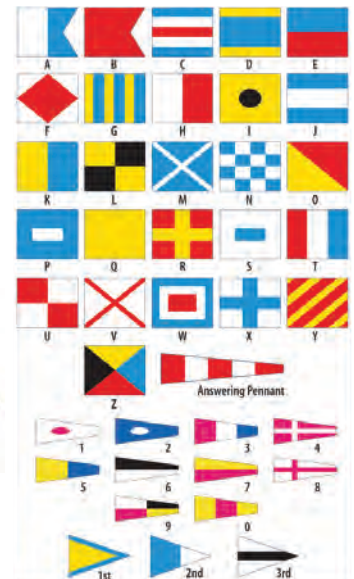

UNITED STATES (ANCO DYED)

ITEM #	SIZE	EACH
US9008	8" x 12"	$8.90
US9012	12" x 18"	$9.90
US9016	16" x 24"	$12.90
US9020	20" x 30"	$17.90

UNITED STATES EMBROIDERED STARS, SEWN STRIPES

ITEM #	SIZE	EACH
US2012	12" x 18"	$16.90
US2016	16" x 24"	$17.90
US2020	20" x 30"	$19.90

UNITED STATES YACHT ENSIGNS

ITEM #	SIZE	EACH
251100	12" x 18"	$18.30
251150	16" x 24"	$22.70
251200	20" x 30"	$26.40
251250	24" x 36"	$29.30
251300	30" x 48"	$72.30
251350	36" x 60"	$76.00
251400	48" x 72"	$98.80

U.S. STORM SIGNALS

100% Nylon. Each set consists of 2 flags and 2 pennants.

ITEM #	DESCRIPTION	EACH
254100	FLAGS-18 x 18", PENNANTS 18 x 36"	$41.30 SET
254150	FLAGS-36 x 36", PENNANTS 36 x 72"	$65.20 SET

YACHT CLUB OFFICER'S FLAGS

ITEM #	DESCRIPTION	SIZE	EACH
251600	COMMODORE	12" x 18"	$23.40
251650	VICE COMMODORE	12" x 18"	$23.40
251700	REAR COMMODORE	12" x 18"	$23.40

DYED DESIGNS

ITEM #	DESCRIPTION	SIZE	EACH
251750	PAST COMMODORE	12" x 18"	$12.90
251800	FLEET CAPTAIN	12" x 18"	$12.90
251900	SECRETARY	12" x 18"	$12.90
251950	TREASURER	12" x 18"	$12.90

INTERNATIONAL CODE OF SIGNALS

Complete set consists of 26 alphabet flags. Finished with nylon rope, distance lines and ash toggles. Each 40 piece set includes a handy nylon storage bag. Call for pricing.

Custom nautical flags available