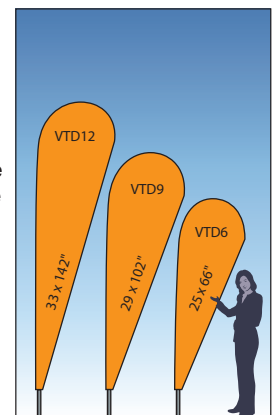

BLADE & TEARDROP ROTATING POLE SETS

PART #	SIZE	1-5	6-11	12-24	25-49
VBTS9	Small 9'	$63.00	$61.00	$59.50	$58.00
VBTM12	Medium 12'	$80.00	$78.00	$76.00	$74.50
VBTL16	Large 16'	$86.00	$83.76	$81.50	$77.00

VTD12 requires VBTL16 Pole
VTD9 requires VBTM12 Pole
VTD6 requires VBTS9 Pole